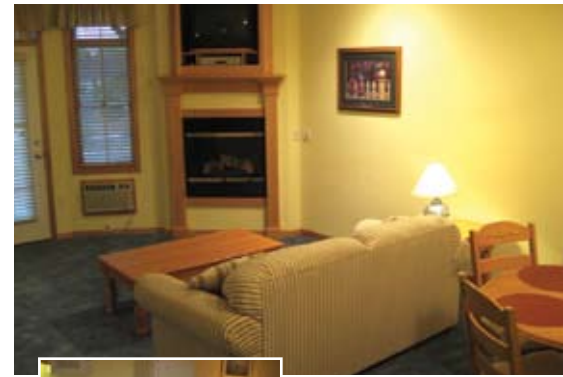

Premier Deluxe Suite

The Premiere Deluxe Suite offers a separate bedroom and living room area. Bedroom area has a Jacuzzi ® brand two-person whirlpool, fireplace with TV/VCR/DVD above and a king size bed. Living room has a full size kitchen, dining area with TV/VCR/DVD above second fireplace. Two bathrooms is a must in this spacious unit.